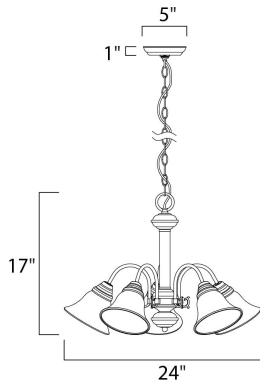

MEASUREMENTS

DIMENSION : 24" W x 17" H
 HANGING WEIGHT : 10.72 lb

LAMPING

LUMENS : 5,750 Rated
 BULB : 5 x 100W Incandescent MB , 500W Total
 BULB INCLUDED : (Not Included)
 DIMMABLE : Yes
 COLOR_TEMP : 2700K