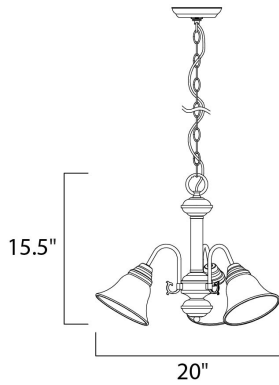

**MEASUREMENTS**

DIMENSION : 20" W x 15.5" H  
 HANGING WEIGHT : 5.73 lb

**LAMPING**

LUMENS : 3,450 Rated  
 BULB : 3 x 100W Incandescent MB , 300W Total  
 BULB INCLUDED : (Not Included)  
 DIMMABLE : Yes  
 COLOR\_TEMP : 2700K