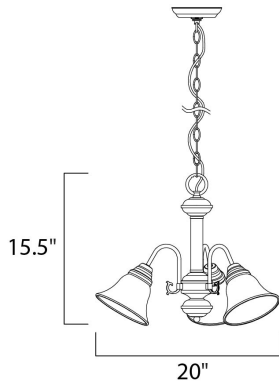

MEASUREMENTS

DIMENSION : 20" W x 15.5" H
 HANGING WEIGHT : 5.73 lb

LAMPING

LUMENS : 3,450 Rated
 BULB : 3 x 100W Incandescent MB , 300W Total
 BULB INCLUDED : (Not Included)
 DIMMABLE : Yes
 COLOR_TEMP : 2700K