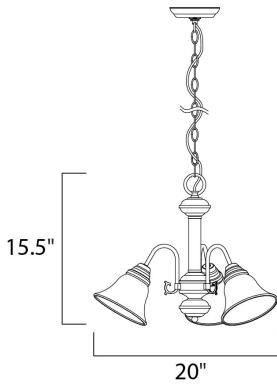

MEASUREMENTS

DIMENSION : 20" L x 20" W x 15.5" H
 HANGING WEIGHT : 6.39 lb

LAMPING

INPUT VOLTAGE : 120V
 LUMENS : 3,450 Rated
 BULB : 3 x 60W Incandescent E26 Medium , 180W Total
 BULB INCLUDED : (Not Included)
 DIMMABLE : Yes