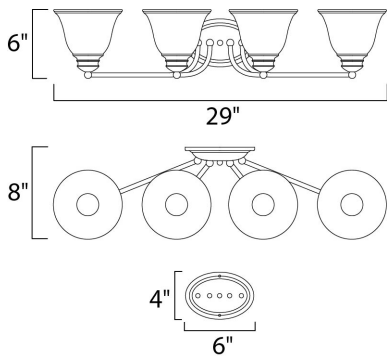

**MEASUREMENTS**

DIMENSION : 29" W x 6" H x 8" Ext  
 HANGING WEIGHT : 5.06 lb

**LAMPING**

LUMENS : 4,600 Rated  
 BULB : 4 x 100W Incandescent MB , 0W Total  
 BULB INCLUDED : (Not Included)  
 DIMMABLE : Yes  
 COLOR\_TEMP : 2700K  
 LIGHTING\_DIRECTION : Both