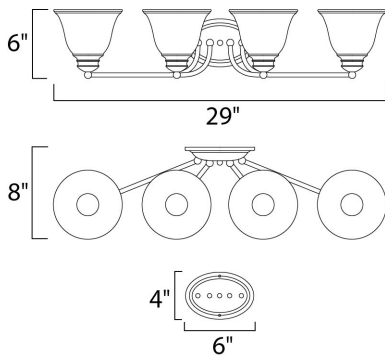

MEASUREMENTS

DIMENSION : 29" W x 6" H x 8" Ext
 HANGING WEIGHT : 5.06 lb

LAMPING

LUMENS : 4,600 Rated
 BULB : 4 x 100W Incandescent MB , 400W Total
 BULB INCLUDED : (Not Included)
 DIMMABLE : Yes
 COLOR_TEMP : 2700K
 LIGHTING_DIRECTION : Both