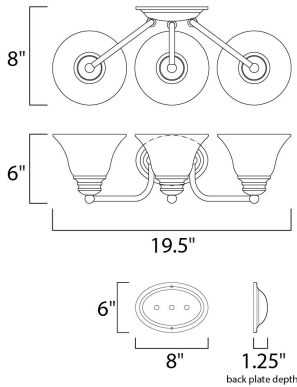

MEASUREMENTS

DIMENSION : 19.5" W x 6" H x 8" Ext
 HANGING WEIGHT : 4.63 lb

LAMPING

LUMENS : 3,450 Rated
 BULB : 3 x 100W Incandescent MB , 0W Total
 BULB INCLUDED : (Not Included)
 DIMMABLE : Yes
 COLOR_TEMP : 2700K
 LIGHTING_DIRECTION : Both