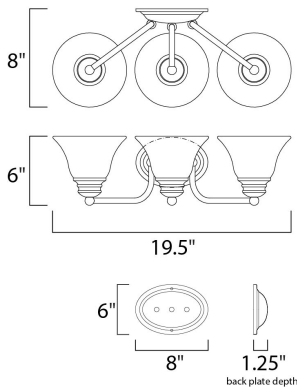

MEASUREMENTS

DIMENSION : 19.5" W x 6" H x 8" Ext
 HANGING WEIGHT : 4.63 lb

LAMPING

LUMENS : 3,450 Rated
 BULB : 3 x 100W Incandescent MB , 300W Total
 BULB INCLUDED : (Not Included)
 DIMMABLE : Yes
 COLOR_TEMP : 2700K
 LIGHTING_DIRECTION : Both