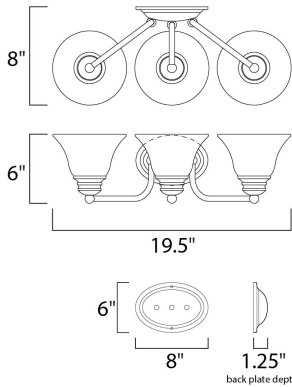

**MEASUREMENTS**

DIMENSION : 19.5" W x 6" H x 8" Ext  
 HANGING WEIGHT : 4.63 lb

**LAMPING**

LUMENS : 3,450 Rated  
 BULB : 3 x 100W Incandescent MB , 300W Total  
 BULB INCLUDED : (Not Included)  
 DIMMABLE : Yes  
 COLOR\_TEMP : 2700K  
 LIGHTING\_DIRECTION : Both