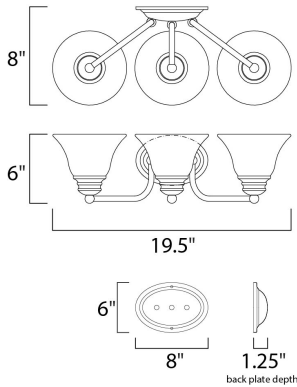

MEASUREMENTS

DIMENSION : 19.5" W x 6" H x 8" Ext
 HANGING WEIGHT : 4.63 lb

LAMPING

LUMENS : 3,450 Rated
 BULB : 3 x 100W Incandescent MB , 300W Total
 BULB INCLUDED : (Not Included)
 DIMMABLE : Yes
 COLOR_TEMP : 2700K
 LIGHTING_DIRECTION : Both