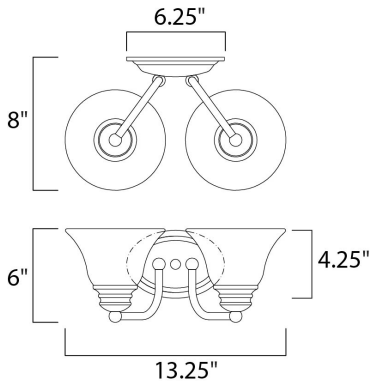

MEASUREMENTS

DIMENSION : 13.25" W x 6" H x 8" Ext
 HANGING WEIGHT : 2.4 lb

LAMPING

LUMENS : 2,300 Rated
 BULB : 2 x 100W Incandescent MB , 0W Total
 BULB INCLUDED : (Not Included)
 DIMMABLE : Yes
 COLOR_TEMP : 2700K
 LIGHTING_DIRECTION : Both