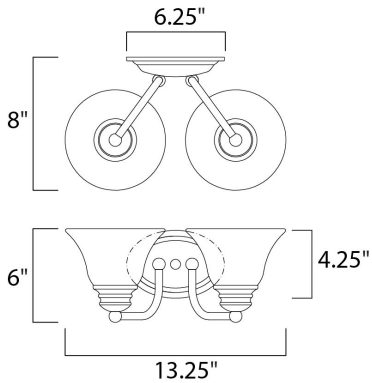

MEASUREMENTS

DIMENSION : 13.25" W x 6" H x 8" Ext
 HANGING WEIGHT : 2.4 lb

LAMPING

LUMENS : 2,300 Rated
 BULB : 2 x 100W Incandescent MB , 200W Total
 BULB INCLUDED : (Not Included)
 DIMMABLE : Yes
 COLOR_TEMP : 2700K
 LIGHTING_DIRECTION : Both