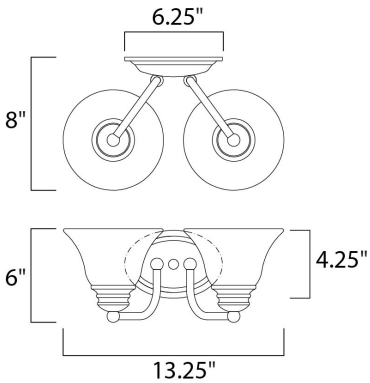

MEASUREMENTS

DIMENSION : 13.25" W x 6" H x 8" Ext
 HANGING WEIGHT : 2.4 lb

LAMPING

LUMENS : 2,300 Rated
 BULB : 2 x 100W Incandescent MB , 200W Total
 BULB INCLUDED : (Not Included)
 DIMMABLE : Yes
 COLOR_TEMP : 2700K
 LIGHTING_DIRECTION : Both