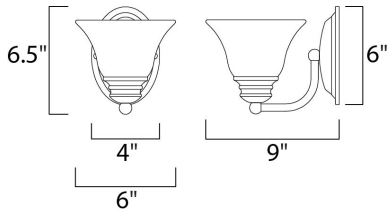

MEASUREMENTS

DIMENSION : 6" W x 6.5" H x 9" Ext
 HANGING WEIGHT : 1.87 lb

LAMPING

LUMENS : 1,150 Rated
 BULB : 1 x 100W Incandescent MB , 0W Total
 BULB INCLUDED : (Not Included)
 DIMMABLE : Yes
 COLOR_TEMP : 2700K
 LIGHTING_DIRECTION : Both