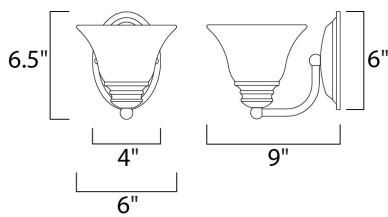

MEASUREMENTS

DIMENSION : 6" W x 6.5" H x 9" Ext
 MAX OAH :
 HANGING WEIGHT : 1.87 lb

LAMPING

LUMENS : 1,150 Rated
 BULB : 1 x 100W Incandescent MB , 100W Total
 BULB INCLUDED : (Not Included)
 DIMMABLE : Yes
 COLOR_TEMP : 2700K
 LIGHTING_DIRECTION : Both