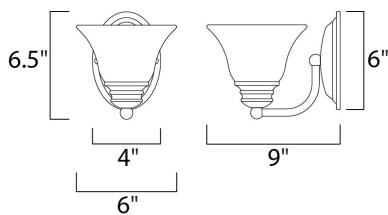

MEASUREMENTS

DIMENSION : 6" W x 6.5" H x 9" Ext
 MAX OAH : 4.25" W x 6" H
 HANGING WEIGHT : 1.87 lb

LAMPING

LUMENS : 1,150 Rated
 BULB : 1 x 100W Incandescent MB , 100W Total
 BULB INCLUDED : (Not Included)
 DIMMABLE : Yes
 COLOR_TEMP : 2700K
 LIGHTING_DIRECTION : Both