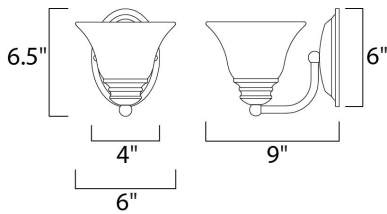

MEASUREMENTS

DIMENSION : 6" W x 6.5" H x 9" Ext
 MAX OAH : 4.13" W x 6.13" H
 HANGING WEIGHT : 1.5 lb

LAMPING

INPUT VOLTAGE : 120V
 LUMENS : 1,150 Rated
 BULB : 1 x 60W Incandescent E26 Medium , 60W Total
 BULB INCLUDED : (Not Included)
 DIMMABLE : Yes