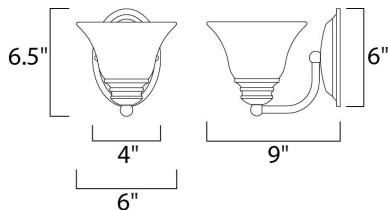

MEASUREMENTS

DIMENSION : 6" W x 6.5" H x 9" Ext
 HANGING WEIGHT : 1.87 lb

LAMPING

LUMENS : 1,150 Rated
 BULB : 1 x 100W Incandescent MB , 100W Total
 BULB INCLUDED : (Not Included)
 DIMMABLE : Yes
 COLOR_TEMP : 2700K
 LIGHTING_DIRECTION : Both