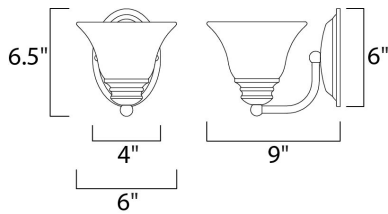

**MEASUREMENTS**

DIMENSION : 6" W x 6.5" H x 9" Ext  
 HANGING WEIGHT : 1.87 lb

**LAMPING**

LUMENS : 1,150 Rated  
 BULB : 1 x 100W Incandescent MB , 100W Total  
 BULB INCLUDED : (Not Included)  
 DIMMABLE : Yes  
 COLOR\_TEMP : 2700K  
 LIGHTING\_DIRECTION : Both