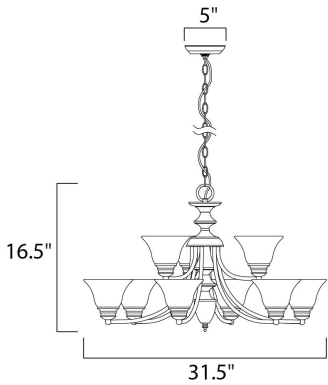

MEASUREMENTS

DIMENSION : 31.5" W x 16.5" H
 HANGING WEIGHT : 16.51 lb

LAMPING

INPUT VOLTAGE : 120V
 LUMENS : 6,048 Rated
 BULB : 9 x 60W Incandescent MB , 540W Total
 BULB INCLUDED : (Not Included)
 DIMMABLE : Yes
 COLOR_TEMP : 2700K