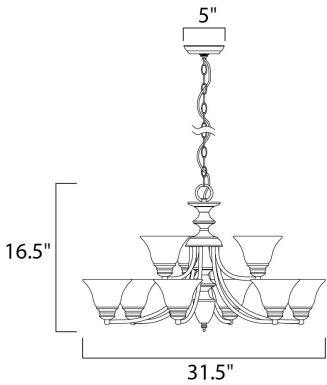

MEASUREMENTS

DIMENSION : 31.5" W x 16.5" H
 HANGING WEIGHT : 16.56 lb

LAMPING

INPUT VOLTAGE : 120V
 LUMENS : 6,048 Rated
 BULB : 9 x 60W Incandescent E26 Medium , 540W Total
 BULB INCLUDED : (Not Included)
 DIMMABLE : Yes