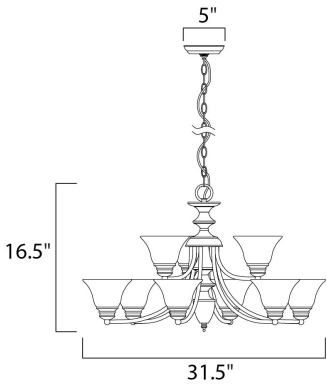

MEASUREMENTS

DIMENSION : 31.5" W x 16.5" H
 HANGING WEIGHT : 16.51 lb

LAMPING

LUMENS : 6,048 Rated
 BULB : 9 x 60W Incandescent MB , 540W Total
 BULB INCLUDED : (Not Included)
 DIMMABLE : Yes
 COLOR_TEMP : 2700K