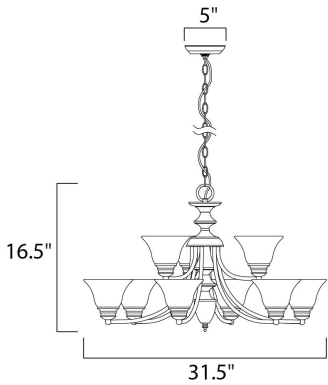

MEASUREMENTS

DIMENSION : 31.5" L x 31.5" W x 16.5" H
 HANGING WEIGHT : 16.56 lb

LAMPING

INPUT VOLTAGE : 120V
 LUMENS : 6,048 Rated
 BULB : 9 x 60W Incandescent E26 Medium , 540W Total
 BULB INCLUDED : (Not Included)
 DIMMABLE : Yes