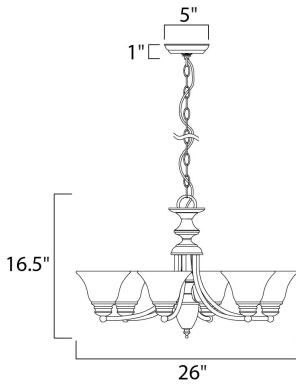

MEASUREMENTS

DIMENSION : 26" W x 16.5" H
 HANGING WEIGHT : 10.5 lb

LAMPING

INPUT VOLTAGE : 120V
 LUMENS : 6,900 Rated
 BULB : 6 x 100W Incandescent MB , 600W Total
 BULB INCLUDED : (Not Included)
 DIMMABLE : Yes
 COLOR_TEMP : 2700K