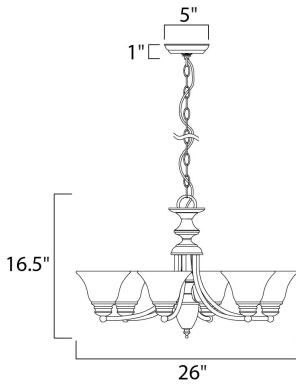

MEASUREMENTS

DIMENSION : 26" L x 26" W x 16.5" H
 HANGING WEIGHT : 10.58 lb

LAMPING

INPUT VOLTAGE : 120V
 LUMENS : 6,900 Rated
 BULB : 6 x 60W Incandescent E26 Medium , 360W Total
 BULB INCLUDED : (Not Included)
 DIMMABLE : Yes