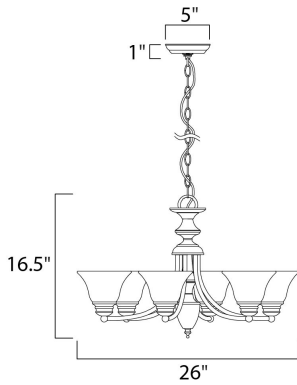

MEASUREMENTS

DIMENSION : 26" W x 16.5" H
 HANGING WEIGHT : 10.8 lb

LAMPING

LUMENS : 6,900 Rated
 BULB : 6 x 100W Incandescent MB , 600W Total
 BULB INCLUDED : (Not Included)
 DIMMABLE : Yes
 COLOR_TEMP : 2700K