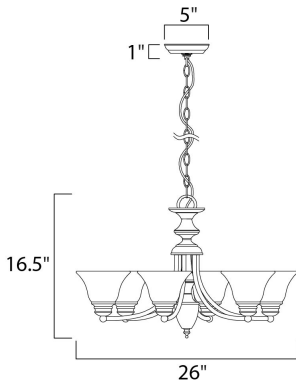

**MEASUREMENTS**

DIMENSION : 26" L x 26" W x 16.5" H  
 HANGING WEIGHT : 10.58 lb

**LAMPING**

INPUT VOLTAGE : 120V  
 LUMENS : 6,900 Rated  
 BULB : 6 x 60W Incandescent E26 Medium , 360W Total  
 BULB INCLUDED : (Not Included)  
 DIMMABLE : Yes