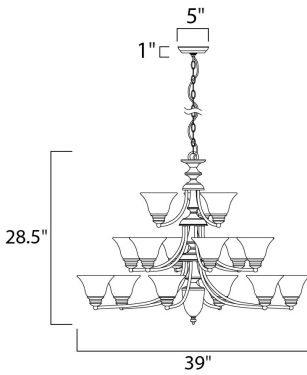

MEASUREMENTS

DIMENSION : 39" W x 28.5" H
 CANOPY : 5" W x 1" H x 5" L
 HANGING WEIGHT : 27.43 lb

LAMPING

INPUT VOLTAGE : 120V
 LUMENS : 10,080 Rated
 BULB : 15 x 60W Incandescent MB , 900W Total
 BULB INCLUDED : (Not Included)
 DIMMABLE : Standard
 COLOR_TEMP : 2700K