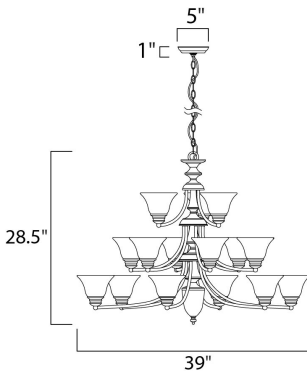

MEASUREMENTS

DIMENSION : 39" W x 28.5" H
 HANGING WEIGHT : 26.84 lb

LAMPING

LUMENS : 10,080 Rated
 BULB : 15 x 60W Incandescent MB , 900W Total
 BULB INCLUDED : (Not Included)
 DIMMABLE : Standard Dimmer
 COLOR_TEMP : 2700K