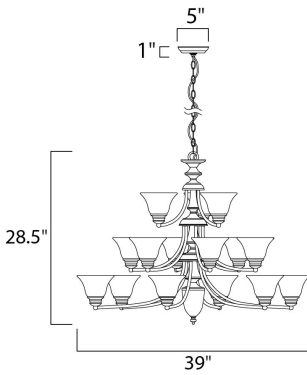

MEASUREMENTS

DIMENSION : 39" W x 28.5" H
 HANGING WEIGHT : 27.43 lb

LAMPING

INPUT VOLTAGE : 120V
 LUMENS : 10,080 Rated
 BULB : 15 x 60W Incandescent MB , 900W Total
 BULB INCLUDED : (Not Included)
 DIMMABLE : Standard
 COLOR_TEMP : 2700K