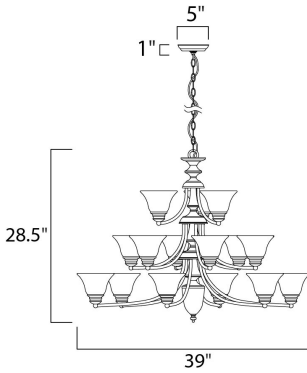

MEASUREMENTS

DIMENSION : 39" W x 28.5" H
 HANGING WEIGHT : 27.43 lb

LAMPING

INPUT VOLTAGE : 120V
 LUMENS : 10,080 Rated
 BULB : 15 x 60W Incandescent MB , 900W Total
 BULB INCLUDED : (Not Included)
 DIMMABLE : Standard
 COLOR_TEMP : 2700K