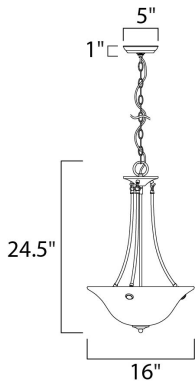

MEASUREMENTS

DIMENSION : 16" W x 24.5" H
 MAX OAH : 24.95" OAH
 HANGING WEIGHT : 6.17 lb

LAMPING

INPUT VOLTAGE : 120V
 LUMENS : 3,450 Rated
 BULB : 3 x 60W Incandescent E26 Medium , 180W Total
 BULB INCLUDED : (Not Included)
 DIMMABLE : Yes
 COLOR_TEMP : 2700K