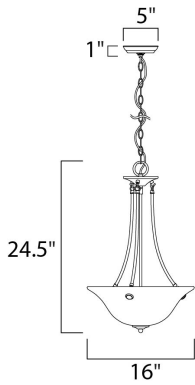

**MEASUREMENTS**

DIMENSION : 16" L x 16" W x 24.5" H  
 HANGING WEIGHT : 6.17 lb

**LAMPING**

INPUT VOLTAGE : 120V  
 LUMENS : 3,450 Rated  
 BULB : 3 x 60W Incandescent E26 Medium , 180W Total  
 BULB INCLUDED : (Not Included)  
 DIMMABLE : Yes  
 COLOR\_TEMP : 2700K