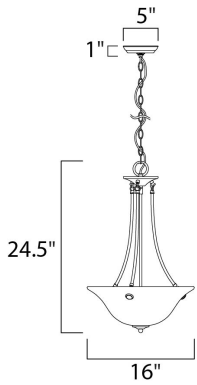

MEASUREMENTS

DIMENSION : 16" W x 24.5" H
 HANGING WEIGHT : 6.17 lb

LAMPING

LUMENS : 3,450 Rated
 BULB : 3 x 60W Incandescent E26 Medium , 180W Total
 BULB INCLUDED : (Not Included)
 DIMMABLE : Yes
 COLOR_TEMP : 2700K