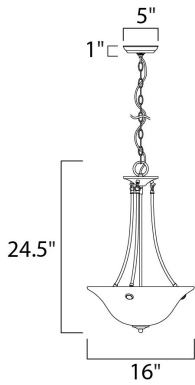

MEASUREMENTS

DIMENSION : 16" L x 16" W x 24.5" H
 HANGING WEIGHT : 6.17 lb

LAMPING

INPUT VOLTAGE : 120V
 LUMENS : 3,450 Rated
 BULB : 3 x 60W Incandescent E26 Medium , 180W Total
 BULB INCLUDED : (Not Included)
 DIMMABLE : Yes
 COLOR_TEMP : 2700K