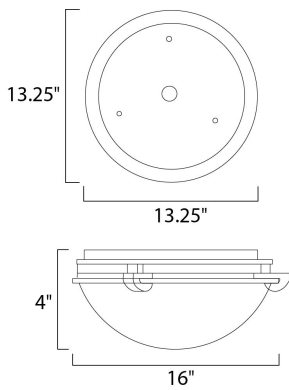

MEASUREMENTS

DIMENSION : 16" W x 4" H
 MAX OAH : 13.25" W x 13.25" H
 HANGING WEIGHT : 4.43 lb

LAMPING

INPUT VOLTAGE : 120V
 LUMENS : 2,016 Rated
 BULB : 3 x 60W Incandescent E26 Medium , 180W Total
 BULB INCLUDED : (Not Included)
 DIMMABLE : Yes
 COLOR_TEMP : 2700K