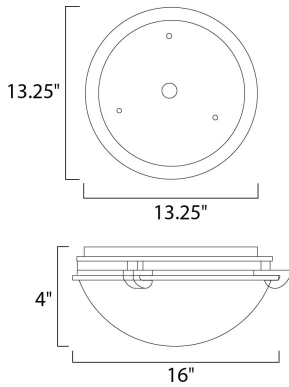

**MEASUREMENTS**

DIMENSION : 16" L x 16" W x 4" H  
 MAX OAH : 13.25" W x 13.25" H  
 HANGING WEIGHT : 4.43 lb

**LAMPING**

INPUT VOLTAGE : 120V  
 LUMENS : 2,016 Rated  
 BULB : 3 x 60W Incandescent E26 Medium , 180W Total  
 BULB INCLUDED : (Not Included)  
 DIMMABLE : Yes