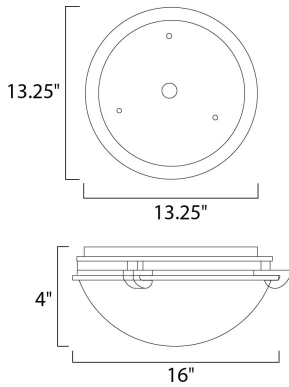

MEASUREMENTS

DIMENSION : 16" W x 4" H
 HANGING WEIGHT : 4.43 lb

LAMPING

LUMENS : 2,016 Rated
 BULB : 3 x 60W Incandescent MB , 180W Total
 BULB INCLUDED : (Not Included)
 DIMMABLE : Yes
 COLOR_TEMP : 2700K