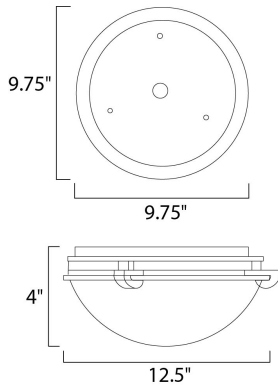

MEASUREMENTS

DIMENSION : 12.5" W x 4" H
 HANGING WEIGHT : 2.76 lb

LAMPING

INPUT VOLTAGE : 120V
 LUMENS : 1,344 Rated
 BULB : 2 x 60W Incandescent E26 Medium , 120W Total
 BULB INCLUDED : (Not Included)
 DIMMABLE : Yes
 COLOR_TEMP : 2700K