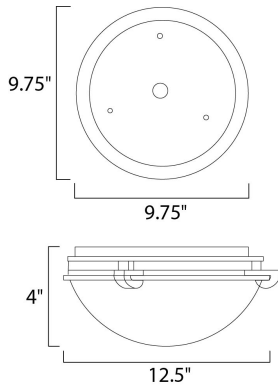

MEASUREMENTS

DIMENSION : 12.5" L x 12.5" W x 4" H
 HANGING WEIGHT : 2.76 lb

LAMPING

INPUT VOLTAGE : 120V
 LUMENS : 1,344 Rated
 BULB : 2 x 60W Incandescent E26 Medium , 120W Total
 BULB INCLUDED : (Not Included)
 DIMMABLE : Yes