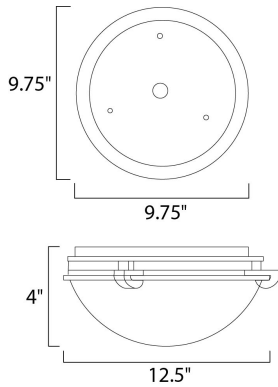

MEASUREMENTS

DIMENSION : 12.5" W x 4" H
 HANGING WEIGHT : 2.76 lb

LAMPING

INPUT VOLTAGE : 120V
 LUMENS : 1,344 Rated
 BULB : 2 x 60W Incandescent MB , 120W Total
 BULB INCLUDED : (Not Included)
 DIMMABLE : Yes
 COLOR_TEMP : 2700K