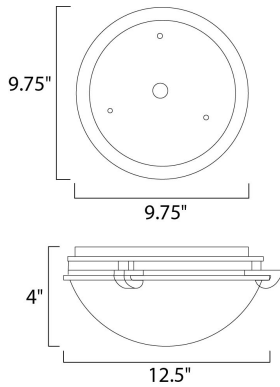

MEASUREMENTS

DIMENSION : 12.5" W x 4.25" H
 HANGING WEIGHT : 2.76 lb

LAMPING

LUMENS : 1,344 Rated
 BULB : 2 x 60W Incandescent MB , 0W Total
 BULB INCLUDED : (Not Included)
 DIMMABLE : Yes
 COLOR_TEMP : 2700K