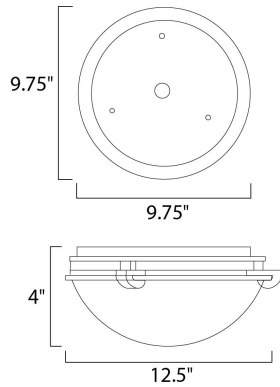

MEASUREMENTS

DIMENSION : 12.5" L x 12.5" W x 4" H
 HANGING WEIGHT : 2.76 lb

LAMPING

INPUT VOLTAGE : 120V
 LUMENS : 1,344 Rated
 BULB : 2 x 60W Incandescent E26 Medium , 120W Total
 BULB INCLUDED : (Not Included)
 DIMMABLE : Yes