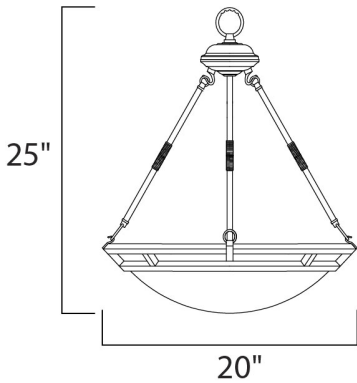

PRODUCT DESCRIPTION

Clean lines are simply stated in this collection. Offered in Marble glass with your choice of Bronze or Pewter finishes.

MEASUREMENTS

DIMENSION : 20" W x 25" H
HANGING WEIGHT : 9.77 lb