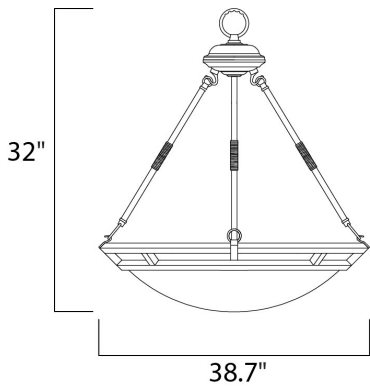

PRODUCT DESCRIPTION

Clean lines are simply stated in this collection. Offered in Marble glass with your choice of Bronze or Pewter finishes.

MEASUREMENTS

DIMENSION : 32" W x 30.5" H
 HANGING WEIGHT : 24.91 lb