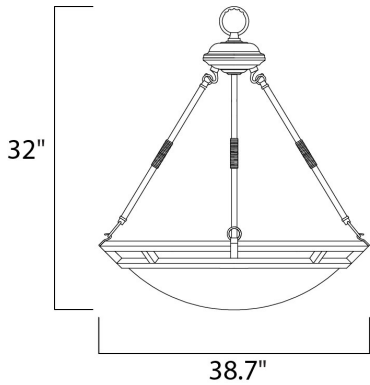

PRODUCT DESCRIPTION

Clean lines are simply stated in this collection. Offered in Marble glass with your choice of Bronze or Pewter finishes.

MEASUREMENTS

DIMENSION : 32" W x 30.5" H
 HANGING WEIGHT : 24.91 lb