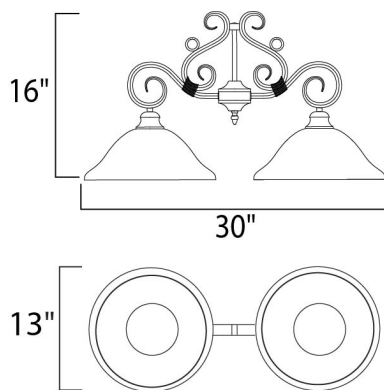

PRODUCT DESCRIPTION

Simple, elegant designs offered in a variety of our most popular finishes. Choose from Acorn, Country Stone, Pewter and Kentucky Bronze. Glass options are Marble and Wilshire.

MEASUREMENTS

DIMENSION : 30" L x 13" W x 16" H
MAX OAH : 88" OAH
CANOPY : 4.5" W x 0.75" H x 9" L
HANGING WEIGHT : 10.58 lb

LAMPING

INPUT VOLTAGE : 120V
LUMENS : 2,300 Rated
BULB : 2 x 60W Incandescent E26 Medium , 120W Total
BULB INCLUDED : (Not Included)
DIMMABLE : Yes

FINISHES OPTION

- Acorn
- Country Stone
- Kentucky Bronze
- Pewter

GLASS

Marble MR

MATERIAL

Steel

RATINGS

cULus
Dry Location

ADDITIONAL

ADJUSTABLE
RATED LIFE 2500 Hours
OPERATING TEMPERATURE:
-20°C (-4°F), 40°C (104°F)

Always consult a qualified electrician before installing any lighting product.