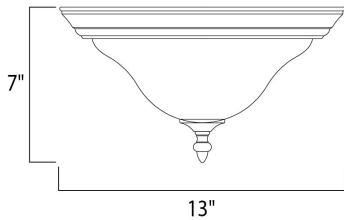

PRODUCT DESCRIPTION

Simple, elegant designs offered in a variety of our most popular finishes. Choose from Acorn, Country Stone, Pewter and Kentucky Bronze. Glass options are Marble and Wilshire.