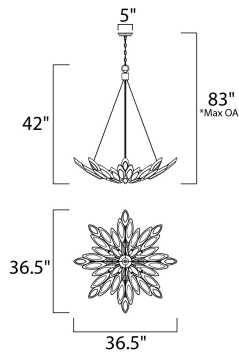

*max overall height

MEASUREMENTS

- DIMENSION : 36.5" L x 36.5" W x 42" H
- MAX OAH : 83" OAH
- CANOPY : 5" W x 1" H x 5" L
- HANGING WEIGHT : 43.01 lb

LAMPING

- LUMENS : 5,880 Rated
- BULB : 12 x 40W Xenon G9 , 480W Total
- BULB INCLUDED : (Included)
- DIMMABLE : Yes