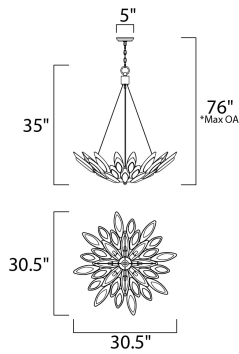

PRODUCT DESCRIPTION

Formed metal leaves finished in Burnished Bronze with insets of clear Ice glass shimmer when illuminated by powerful Xenon lamps. This soft contemporary design can be at home in a wide variety of room decor.

*max overall height

MEASUREMENTS

- DIMENSION : 30.5" L x 30.5" W x 35" H
- MAX OAH : 76" OAH
- CANOPY : 5" W x 1" H x 5" L
- HANGING WEIGHT : 28.91 lb

LAMPING

- LUMENS : 3,920 Rated
- BULB : 8 x 40W Xenon G9 , 320W Total
- BULB INCLUDED : (Included)
- DIMMABLE : Yes